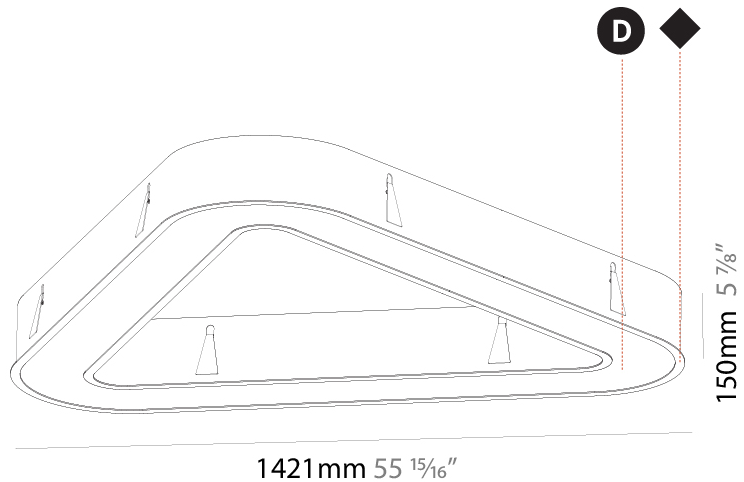

GENERAL

Series: Glorious
Subseries: Glorious Victory
Brand: Prolicht
Division: Architectural
Mounting Type: Recessed
Mounting Location: Ceiling
Subcategory: Ambient

PHYSICAL

Shape: Abstract
Length (mm): 1421
Length (in): 55 ¹⁵/₁₆
Width (mm): 1421
Width (in): 55 ¹⁵/₁₆
Height (mm): 150
Height (in): 5 ⁷/₈
Min. Recessing Depth (mm): 160
Min. Recessing Depth (in): 6 ⁵/₁₆
Light Distribution: Direct
Weight (kg): 17.995
Weight (lbs): 39.59
Diffuser: PMMA - Opal or Micro-Prism
Fixture Finish: SSR / BKV / CWI / CRY / HAB / UFT / ITA / RUA / FTG / MYG / LOD / PUS / FRO / FUP / KIA / POP / BLS / SPG / MEY / GOH / GUM / CHC / COM / ABZ / JAG / OBR / MOS / ROR
Fixture Material: Aluminum

ELECTRICAL

Lamp Type: LED (Zhaga Standard)
Input Wattage (W): 60
Total Output Wattage (W): 48 / 38.4 3500K
Dimming: Non-Dimming / Phase Dimming (120Vac only) / 0-10V Dimming
Driver Included: Yes
Driver Location: Integrated
Driver Type: Constant Current - 120 / 277Vac
Driver Class: Class 2
Input Voltage (V): 120 - 277
Constant Current (MA): 350 / 1200 (3500K)

LED

Color Temperature (°K): 3000 / 3500 / 4000
Max. Delivered Lumen (lm): 5540 / 5733 / 5850
CRI: >80 CRI
Efficiency (%): 65
Lamp Life (hrs): 50000

OPTICAL

RATINGS AND CERTIFICATIONS

Certified By: Certified for North American Standards
IP rating: IP20