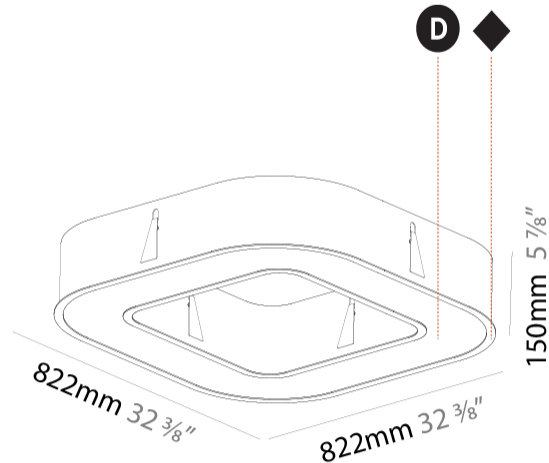

GENERAL

Series: Glorious
Subseries: Glorious Quantum
Brand: Prolicht
Division: Architectural
Mounting Type: Recessed
Mounting Location: Ceiling
Subcategory: Ambient

PHYSICAL

Shape: Square
Length (mm): 822
Length (in): 32 3/8
Width (mm): 822
Width (in): 32 3/8
Height (mm): 150
Height (in): 5 7/8
Min. Recessing Depth (mm): 160
Min. Recessing Depth (in): 6 1/8
Light Distribution: Direct
Weight (kg): 10.55
Weight (lbs): 23.21
Diffuser: PMMA - Opal or Micro-Prism
Fixture Finish: SSR / BKV / CWI / CRY / HAB / UFT / ITA / RUA / FTG / MYG / LOD / PUS / FRO / FUP / KIA / POP / BLS / SPG / MEY / GOH / GUM / CHC / COM / ABZ / JAG / OBR / MOS / ROR
Fixture Material: Aluminum

ELECTRICAL

Lamp Type: LED (Zhaga Standard)
Input Wattage (W): 40
Total Output Wattage (W): 32 / 25.6 (3500K)
Dimming: Non-Dimming / Phase Dimming (120Vac only) / 0-10V Dimming
Driver Included: Yes
Driver Location: Integrated
Driver Type: Constant Current - 120 / 277Vac
Driver Class: Class 2
Input Voltage (V): 120 - 277
Constant Current (MA): 350 / 800 (3500K)

LED

Color Temperature (°K): 3000 / 3500 / 4000
Max. Delivered Lumen (lm): 3690 / 3822 / 3900
CRI: >80 CRI
Efficiency (%): 65
Lamp Life (hrs): 50000

OPTICAL

RATINGS AND CERTIFICATIONS

Certified By: Certified for North American Standards
IP rating: IP20